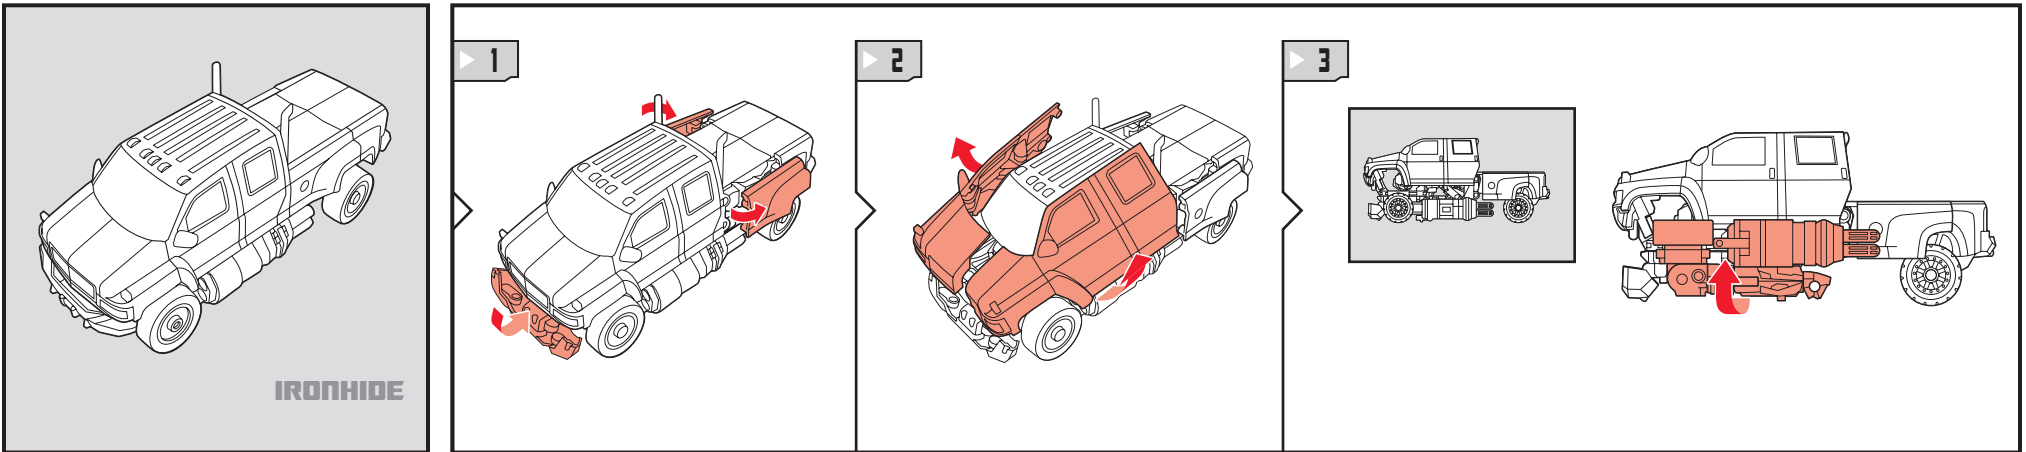

# TRANSFORMERS

AUTOBOT  
**IRONHIDE**

**AGES 5+**  
81120/81060 Asst.

TRANSFORMERS.COM

NOTE: Some parts are made to detach if excessive force is applied and are designed to be reattached if separation occurs. Adult supervision may be necessary for younger children.

## CHANGING TO ROBOT

REVERSE ORDER OF INSTRUCTIONS TO CONVERT BACK INTO VEHICLE.